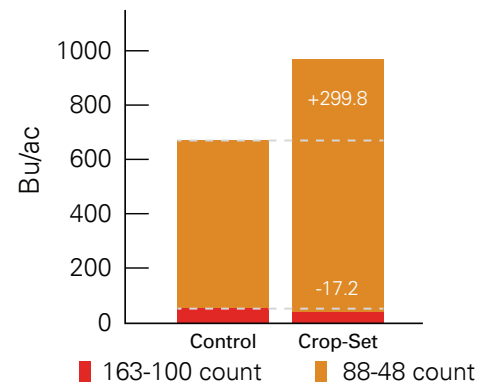

Bu/ac of sellable fruit >60% color, by size at harvest

Trial conducted with third party in Lyons, New York.

In combination, **Soil-Set**, **Crop-Set**, **Agro-Mos** and **Galvanize Contact** delivered MORE, LARGER apples.

Treatments supported healthy, vigorous trees by enabling natural defenses against disease and stress.