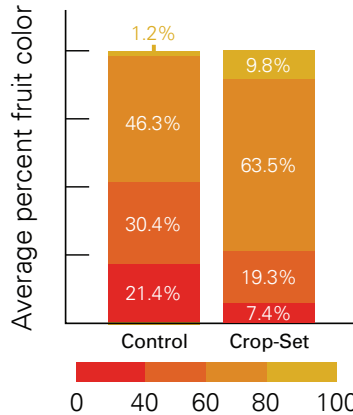

### CROP DEVELOPMENT

Use **Crop-Set** to:

- Provide essential nutrition for larger fruit size, improved uniformity and enhanced color.
- Naturally stimulate chlorophyll production, bolstering a plant's metabolic processes and overall performance.

8 oz/A of **Crop-Set** 3 weeks before harvest will increase color and quantity of sellable fruit without synthetic residues.

Crop-Set provides optimal nutrition for enhanced root growth and reproductive formation, leading to enhanced quality.

Overall average percent fruit color at harvest

Bu/ac of sellable fruit >60% color, by size at harvest

Trial conducted with third party in Lyons, New York.

In combination, **Soil-Set**, **Crop-Set**, **Agro-Mos** and **Galvanize Contact** delivered MORE, LARGER apples.