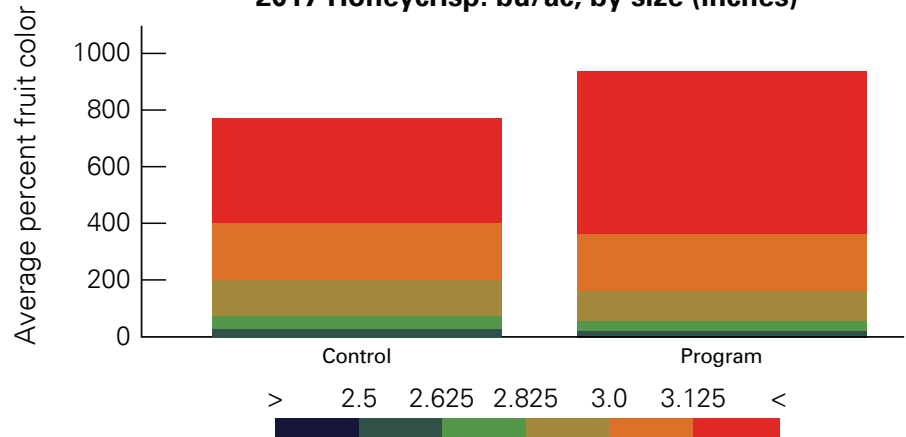

2017 Honeycrisp: bu/ac, by size (inches)

Trial conducted with third party in Lyons, New York.